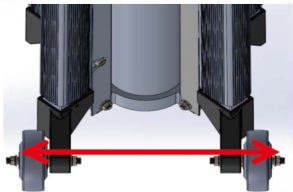

PORTABLE LIFTER - CM369

Key features/Benefits for CM369

- *Lifting capacity : 130 kg
- *Basic Height : 105 cm
- *Lifting Height : 372 cm

◀ Large transport wheels (3") and wide space between wheels to ensure smooth movement when maneuvering the lifter.

▶ Leg frame Closes completely

◀ Strong and large leg frame for more stability.

▶ Plastic Cover to prevent dust get into the leg frame hence easing the leg frame operation.

Model	CM-369
Lifting Height	372 cm
Basic Height	105 cm
Lifting capacity	130 kg
Machine Weights	24.5 kg
Max. LoadCapacity	130 kg - 3 m
	120 kg- 3.73 m
Free Accessories: two carriage bags for lifter and tray.	